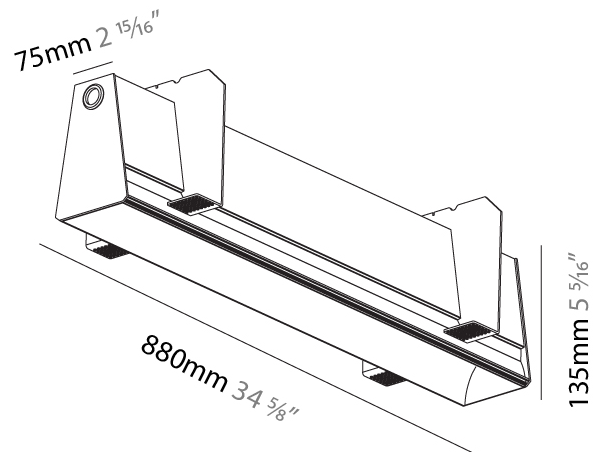

PHYSICAL

Shape: Rectangle
Length (mm): 880
Length (in): 34 5/8
Width (mm): 75
Width (in): 2 15/16
Height (mm): 135
Height (in): 5 5/16
Ceiling Thickness (mm): 10 / 12.5 / 15
Ceiling Thickness (in): 3/8 or 1/2 or 9/16
Min. Recessing Depth (mm): 170
Min. Recessing Depth (in): 6 11/16
Light Distribution: Direct
Weight (kg): 3.786
Weight (lbs): 8.33
Diffuser: PMMA - Opal
Fixture Finish: SSR / BKV / CWI / CRY / HAB / UFT / ITA / RUA / FTG / MYG / LOD / PUS / FRO / FUP / KIA / POP / BLS / SPG / MEY / GOH / GUM / CHC / COM / ABZ / JAG / OBR / MOS / ROR
Fixture Material: Aluminum
Cut-out Measurements: 890mm / 35 1/16" x 92mm / 3 5/8"
Upon Request: Unique Sizes Unique Ceiling Thickness

ELECTRICAL

Lamp Type: LED (Zhaga Standard)
Input Wattage (W): 15.2
Total Output Wattage (W): 12 / 11.2 (3500K)
Dimming: 0-10V Dimming / Phase Dimming (120Vac Only)
Driver Included: Yes
Driver Location: Integrated
Driver Type: Constant Current - 120 / 277Vac
Driver Class: Class 2
Input Voltage (V): 120 - 277
Constant Current (MA): 350 / 375 (3500K)

LED

Color Temperature (°K): 3000 / 3500 / 4000
Max. Delivered Lumen (lm): 1030 / 1058 / 1080
CRI: >90 CRI
Lamp Life (hrs): 50000
Upon Request: Special Color Temperature RGB-W Tunable White CRI (no minimum qty) price increase + longer lead time

OPTICAL

RATINGS AND CERTIFICATIONS

Certified By: Certified for North American Standards
IP rating: IP20