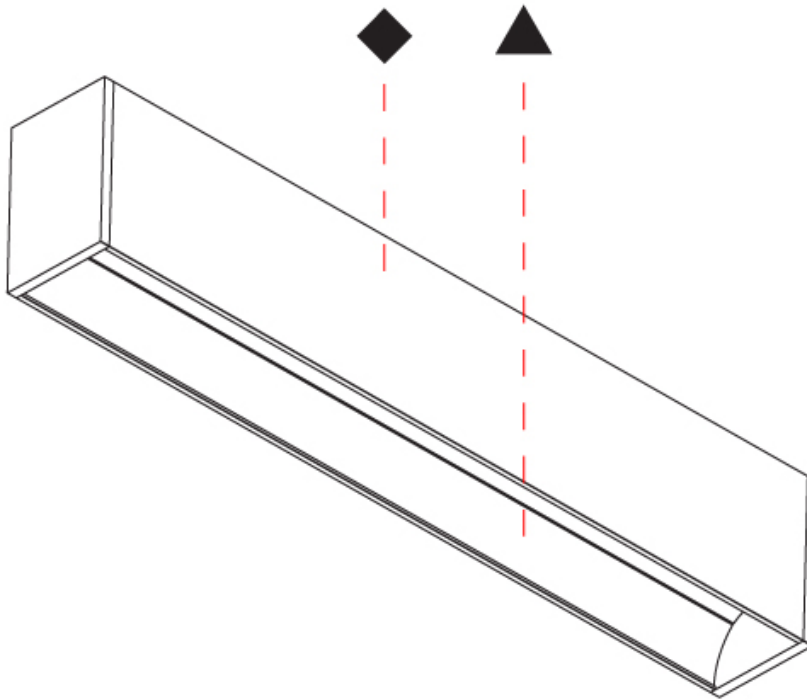

## GROOVE SQUARE SURFACE

A3D128-

PROJECT \_\_\_\_\_

TYPE \_\_\_\_\_

SPECIFIER \_\_\_\_\_

QUANTITY \_\_\_\_\_

DATE \_\_\_\_\_

A